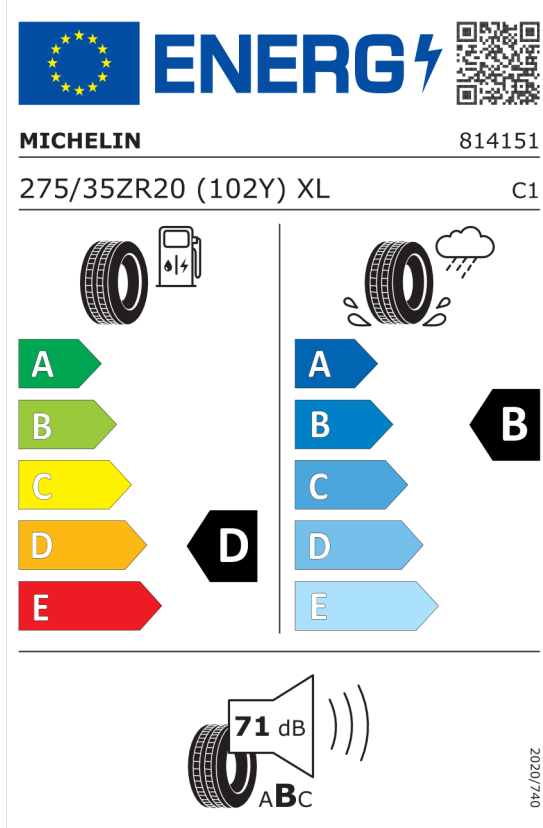

Cena celkom bez DPH **EUR** **190.077,50**

Číslo kalkulácie.
Dátum
Platnosť do

Ponuka
54386
24.01.2024
01.02.2024

EU Energetický štítok pre kolesá

Michelin 412243

<https://eprel.ec.europa.eu/qr/412243>

Pirelli 595449

<https://eprel.ec.europa.eu/qr/595449>

Číslo kalkulácie.
Dátum
Platnosť do

Ponuka
54386
24.01.2024
01.02.2024

Michelin 413168

The ENERGY label for Michelin 413168 features the European Union flag and the word "ENERGY" with a lightning bolt icon. A QR code is located to the right. Below the header, the brand "MICHELIN" and the number "994854" are listed. The tire specification "285/35ZR20 (104Y) XL" and the class "C1" are shown. The label is divided into two columns: the left column shows fuel consumption with a gas pump icon and a scale from A (green) to E (red), with a black arrow pointing to D; the right column shows wet grip with a tire on a wet surface icon and a scale from A (dark blue) to E (light blue), with a black arrow pointing to B. At the bottom, a noise icon shows a tire and a speaker with "73 dB" and "ABC" below it. A vertical code "2020/740" is on the right side.

<https://eprel.ec.europa.eu/qr/413168>

Pirelli 595803

The ENERGY label for Pirelli 595803 features the European Union flag and the word "ENERGY" with a lightning bolt icon. A QR code is located to the right. Below the header, the brand "PIRELLI" and the number "30801" are listed. The tire specification "285/35ZR20 (104Y) XL" and the class "C1" are shown. The label is divided into two columns: the left column shows fuel consumption with a gas pump icon and a scale from A (green) to E (red), with a black arrow pointing to D; the right column shows wet grip with a tire on a wet surface icon and a scale from A (dark blue) to E (light blue), with a black arrow pointing to B. At the bottom, a noise icon shows a tire and a speaker with "74 dB" and "ABC" below it. A vertical code "2020/740" is on the right side.