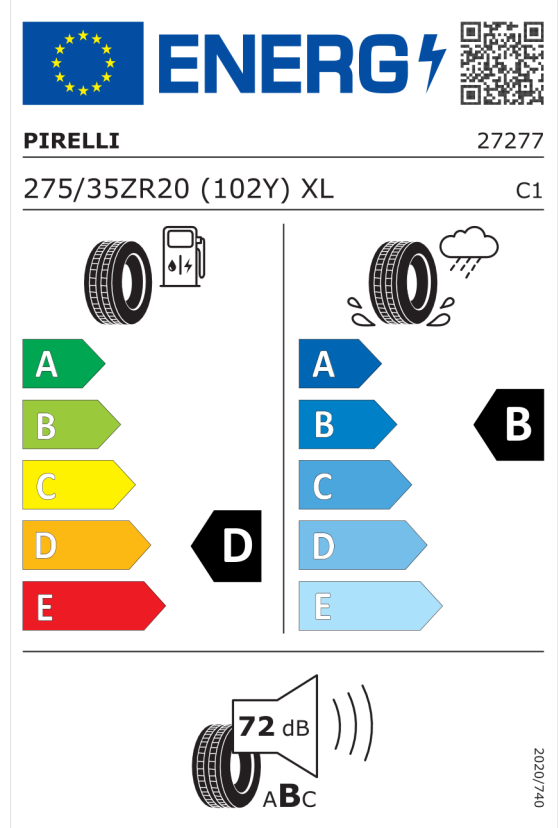

Cena celkom bez DPH **EUR** **190.077,50**

Číslo kalkulácie.
Dátum
Platnosť do

Ponuka
54386
24.01.2024
01.02.2024

EU Energetický štítok pre kolesá

Michelin 412243

<https://eprel.ec.europa.eu/qr/412243>

Pirelli 595449

<https://eprel.ec.europa.eu/qr/595449>

Číslo kalkulácie.
Dátum
Platnosť do

Ponuka
54386
24.01.2024
01.02.2024

Michelin 413168

The ENERGY label for Michelin 413168 features the European Union flag and the word "ENERGY" with a lightning bolt icon. A QR code is located to the right. Below the header, the brand "MICHELIN" and the number "994854" are listed. The tire specification "285/35ZR20 (104Y) XL" and the class "C1" are shown. The label is divided into two columns: the left column shows fuel consumption with a gas pump icon and a scale from A (green) to E (red), with a black arrow pointing to D; the right column shows wet grip with a tire on a wet surface icon and a scale from A (dark blue) to E (light blue), with a black arrow pointing to B. At the bottom, a noise icon shows a tire and a speaker with "73 dB" and "ABC" below it. A vertical code "2020/740" is on the right side.

<https://eprel.ec.europa.eu/qr/413168>

Pirelli 595803

The ENERGY label for Pirelli 595803 features the European Union flag and the word "ENERGY" with a lightning bolt icon. A QR code is located to the right. Below the header, the brand "PIRELLI" and the number "30801" are listed. The tire specification "285/35ZR20 (104Y) XL" and the class "C1" are shown. The label is divided into two columns: the left column shows fuel consumption with a gas pump icon and a scale from A (green) to E (red), with a black arrow pointing to D; the right column shows wet grip with a tire on a wet surface icon and a scale from A (dark blue) to E (light blue), with a black arrow pointing to B. At the bottom, a noise icon shows a tire and a speaker with "74 dB" and "ABC" below it. A vertical code "2020/740" is on the right side.